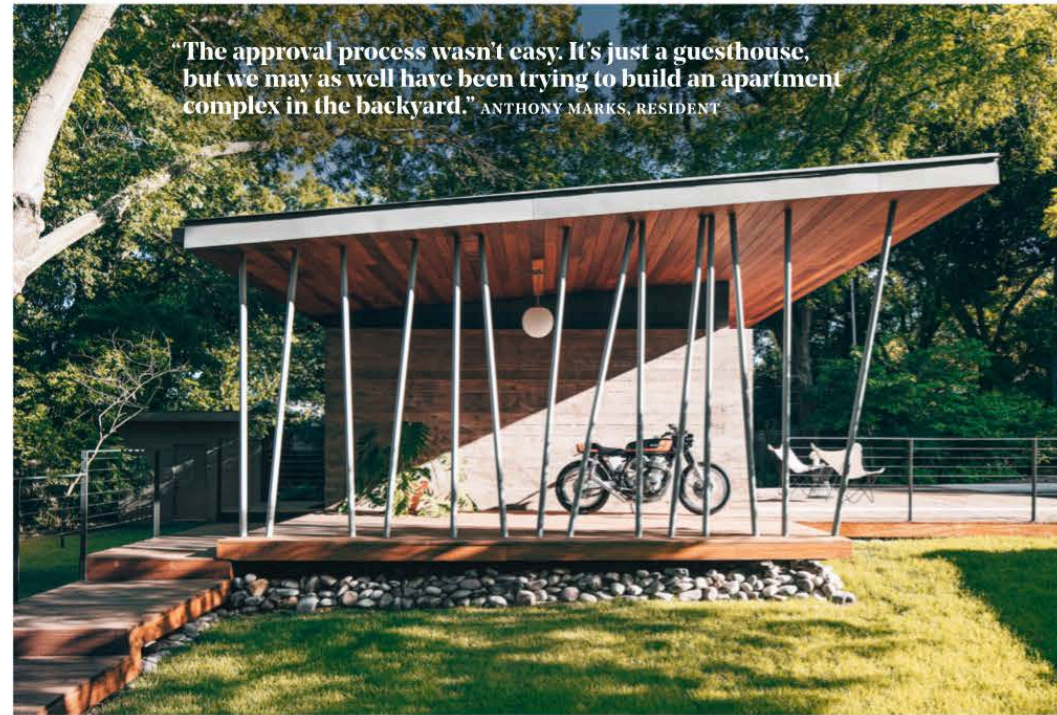

ILLUSTRATION: LOMNES + WRIGHT

Walls of board-formed concrete are warmed by the cumaru wood ceilings and decks (opposite, top). A red Womb chair from Knoll

and the pendant is by Wever & Ducré (above). The side patio doubles as a parking spot for a custom-built 1970 Honda CB750 (below).