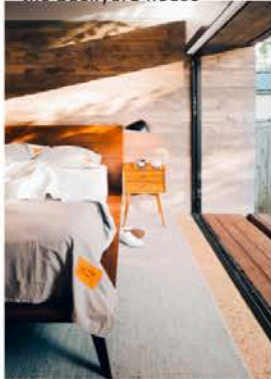

the backyard house