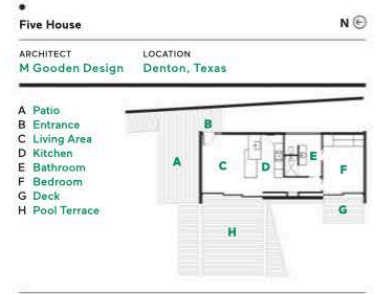

Walls of board-formed concrete are warmed by the cumaru wood ceilings and decks (opposite, top). A red Womb chair from Knoll

and the pendant is by Wever & Ducré (above). The side patio doubles as a parking spot for a custom-built 1970 Honda CB750 (below).